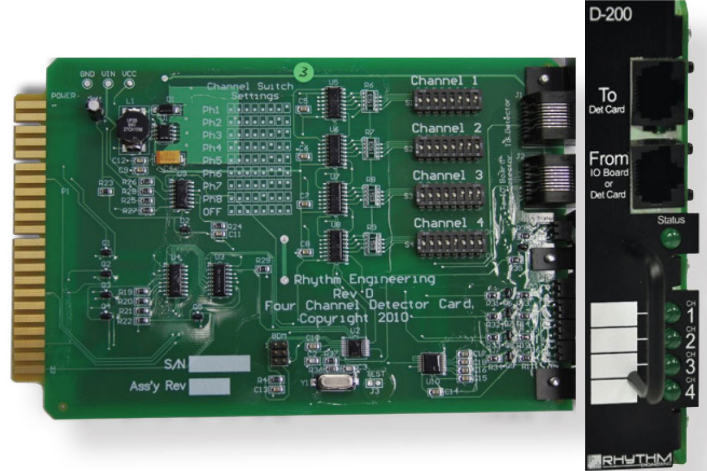

HAWKEYE[™]
RADAR EVOLVED

DETECTOR CARD
HAWKEYE PROCESSOR
DATASHEET

Overview

The Detector Card integrates Hawkeye sensor radar detection with your traffic controller by using a standard detector rack.

By passing calls from the Hawkeye Processor to your controller, the detector card allows for easy, seamless integration of the Hawkeye system.

Features

- Support for 2 or 4-channel operation in a single width card
- Separate LED indicators for each channel
- Dual RJ-45 ports for daisy-chained connection to Hawkeye Processor
- Communication Status LED
- Built-in communication watchdog
- Meets or exceeds NEMA TS1 and TS2 specifications
- Compatible with all major makes of modern traffic controllers
- Uses minimal space in cabinet

POWER	WEIGHT	TEMPERATURE	HUMIDITY
10 to 28 VDC 150 mA	100g(3.5 oz.)	Operating: -40°C to 74°C (-40°F to 165°F)	Operating: 10% to 90% non-condensing
		Non-Operating: -40°C to 85°C (-40°F to 185°F)	Non-Operating: 5% to 95% non-condensing